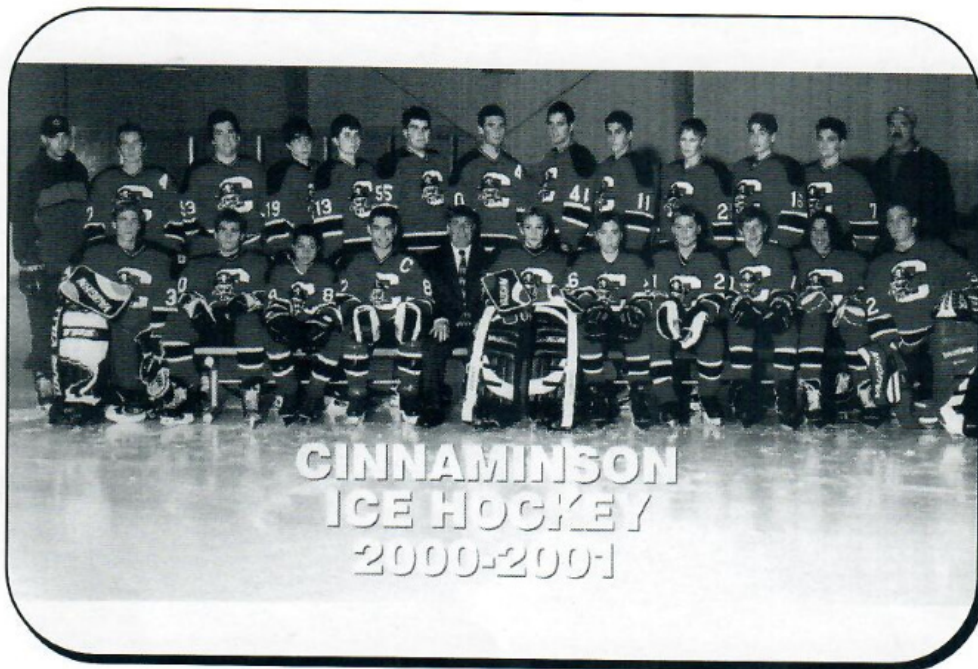

CINNAMINSON

CINNAMINSON
ICE HOCKEY
2000-2001

CINNAMINSON PIRATES- SJHSHL

NO.	NAME	POS.	GRADE	HT	WT	DOB	HOMETOWN
10	TOM WOOD (A)	F	12	6'3"	220	12/24/82	CINNAMINSON, NJ
11	JOHN OLIVER	F	11	6'0"	185	2/21/84	CINNAMINSON, NJ
16	DAN BARKER	F	11	5'11"	180	12/23/83	CINNAMINSON, NJ
17	PAT SHANNON	D	11	5'7"	135	7/8/84	CINNAMINSON, NJ
18	NICK CATANZARITI	D	10	5'8"	160	3/20/85	CINNAMINSON, NJ
19	ANTHONY MOTTOLA	F	10	6'0"	155	2/19/85	CINNAMINSON, NJ
21	CHRIS POD	F	9	5'8"	160	6/14/85	CINNAMINSON, NJ
22	BRIAN CROSBY	F	10	5'10"	145	7/22/84	CINNAMINSON, NJ
26	RAY ODGERS	F	11	5'6"	120	12/8/83	CINNAMINSON, NJ
32	DEVIN KLOSS	G	F	6'1"	180	2/19/86	CINNAMINSON, NJ
34	SCOTT GIDEON	G	11	5'10"	140	10/9/83	CINNAMINSON, NJ
35	GREG VIZZACCO	G	12	5'7"	145	5/11/83	CINNAMINSON, NJ
37	STEVE PARENT (A)	D	11	5'10"	165	6/2/84	CINNAMINSON, NJ
44	DAVE KOPCZYNSKI	F	12	6'2"	180	12/1/82	CINNAMINSON, NJ
55	TIM THIELKING	F	12	6'1"	220	6/22/82	CINNAMINSON, NJ
77	GREG WHITE	D	9	5'10"	145	4/16/86	CINNAMINSON, NJ
87	BILL DEVECE (C)	F	12	5'7"	175	9/30/83	CINNAMINSON, NJ
89	RYAN HULTON	F	9	5'1"	110	5/30/86	CINNAMINSON, NJ
93	ZACH PENSKA	D	11	5'11"	175	6/1/83	CINNAMINSON, NJ

HEAD COACH: ..... BILL DEVECE
ASST: ..... PETE BARLEY
ASST: ..... TONY MOTTOLA
MANAGER: ..... RON PENSKA
PRINCIPAL: ..... DR. ZANK

FLYERS CUP 2001