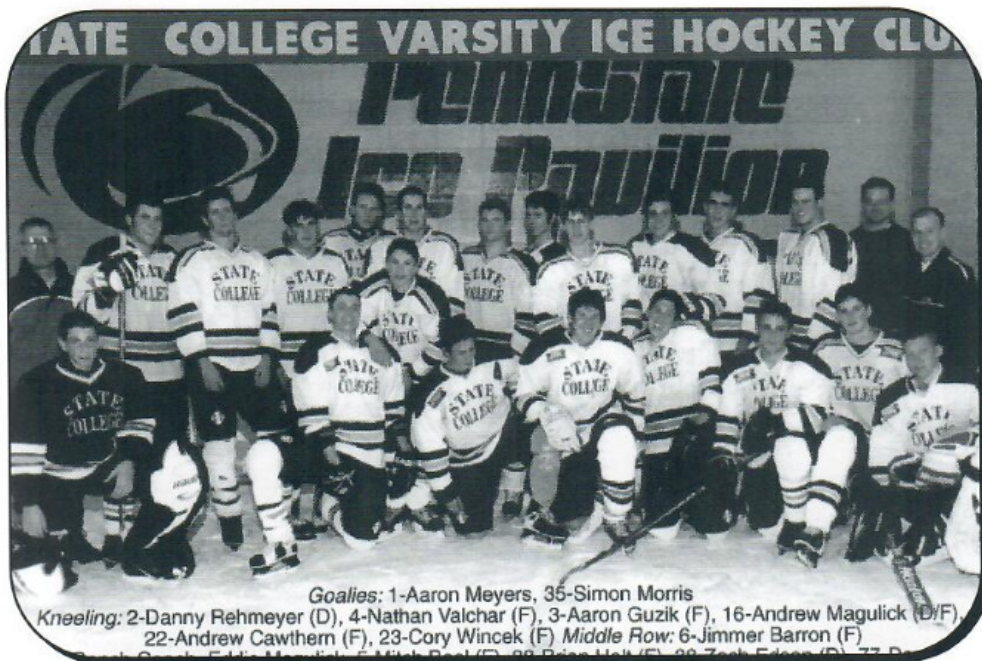

HEAD COACH:KEVIN BRYAN
 ASST:MIKE WARNER
 ASST:MIKE BRADLEY

FLYERS CUP 2001

STATE COLLEGE

Goalsies: 1-Aaron Meyers, 35-Simon Morris
 Kneeling: 2-Danny Rehmeyer (D), 4-Nathan Valchar (F), 3-Aaron Guzik (F), 16-Andrew Magulick (D/F),
 22-Andrew Cawthern (F), 23-Cory Wincek (F) Middle Row: 6-Jimmer Barron (F)