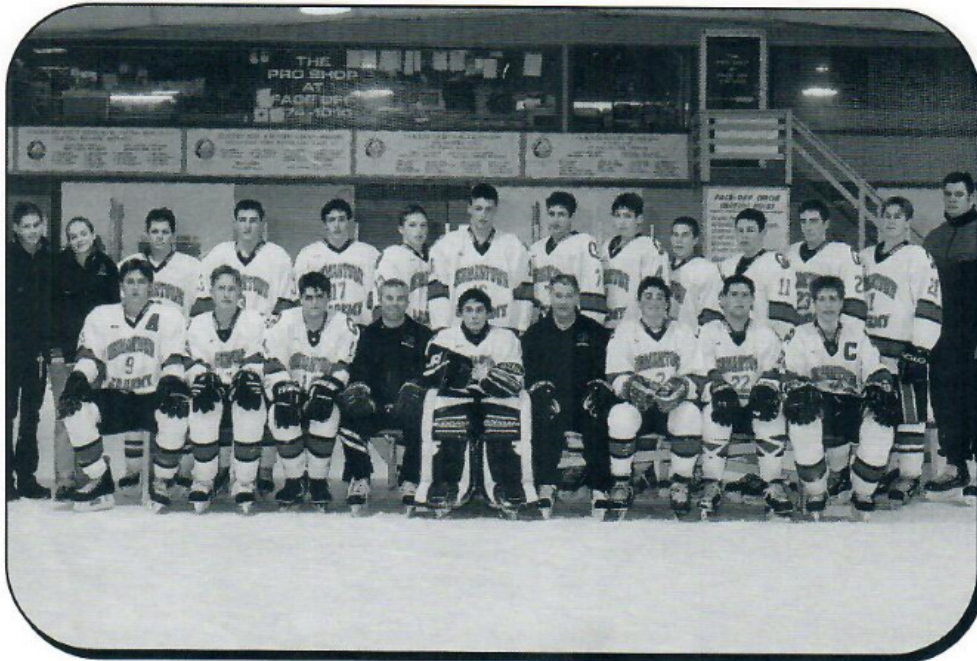

GERMANTOWN ACADEMY

GERMANTOWN ACADEMY PATRIOTS- SHSL #1

NO.	NAME	POS.	GRADE	HT	WT	DOB	HOMETOWN
1	LUIS PEREZ	G	10	5'6"	142	12/18/84	FLOURTOWN
3	STEVEN MANN	D	11	5'8"	150	4/24/83	ABINGTON
4	DAVID SLOANE	D	10	5'11"	165	4/6/85	AMBLER
5	AVI MEYERS	D	9	5'5"	140	6/24/86	MAPLE GLEN
7	ALEX COHN	F	10	5'10"	175	1/21/85	WYNDMOOR
8	JEFF BECKER	F	12	6'0"	190	5/21/82	GWYNEDD VALLEY
9	NATE SMITH	F	12	6'2"	205	2/28/82	MELROSE PARK
10	STEPHEN CIOTTONI	F	12	6'2"	175	6/9/82	FLOURTOWN
11	DREW FISHBONE	F	10	5'7"	175	1/24/84	FLOURTOWN
12	DREW NELSON	F	9	5'10"	170	2/17/86	FT. WASHINGTON
13	MICHAEL GAWBILL	F	9	5'7"	150	3/5/85	WORCESTER
14	KEVIN HELD	F	12	5'11"	180	9/6/83	QUAKERTOWN
16	BRIAN ALESKA	F	11	6'1"	175	12/18/84	IVYLAND
17	BILLY RITER	F	11	5'8"	145	3/28/84	FLOURTOWN
19	BEN DRATCH	F	10	5'7"	155	5/10/85	RYDAL
21	DAVID ROBERTSON	D	9	5'9"	165	10/11/85	AMBLER
23	JAY HOFFMAN	F	11	5'11"	160	8/6/84	LANSDALE

HEAD COACH: ..... CHRIS "GUMP" WHITESIDE
ASST: ..... CHRIS BUCKLEY
ASST: ..... GREG SCOTT
MANAGER: ..... ELLEN COHN
TRAINER: ..... LORI ANDRESS
ATHLETIC DIRECTOR: ..... JIM FENERTY
PRINCIPAL: ..... JIM CONNOR